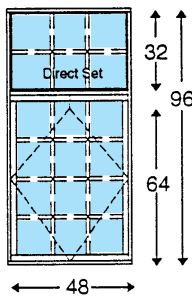

CUSTOM MANUFACTURED

H Window offers the largest operating windows available in the U.S. The unique hinge design makes H Windows so amazingly strong, so perfectly balanced, they let you think in completely new dimensions. Dimensions like six feet wide or six feet high. Even ten feet high and ten feet wide with virtually any combination of fixed or horizontally operable sash in a single massive frame. Just think of the possibilities!

H Windows are also designed for ease of installation. Whether the application is wood, masonry or concrete, there is an H Window solution. Jamb extensions are used for large cavity walls or retrofitted openings. Panning, special sills, and receptor systems allow the window to work in many different conditions. Our Architect's Manual has the full details.

H Windows also come with a priceless bonus: H Window customer support. We're waiting to help architects, contractors and homeowners with all types of problem solving, design, technical specifications, AutoCAD files and on-site assistance.

Schematic drawings for most applications are available free of charge, in printout form or digitally for AutoCAD systems.

Single operating projected sizes