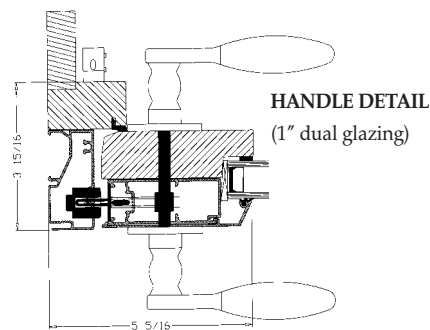

THE NORDIC OUTSWING PATIO DOOR

Built to the same level of H Window quality and performance, The Nordic Outswing Patio Door opens outward to save precious floorspace. Both sides of a double-wide door are fully operational, and include a 3-point locking mechanism for the ultimate in security. A fourth hinge near the top prevents sagging, and a unique wind brake stop allows the active leaf to be locked in any open position. The latch system locks the door with a simple twist of the handle. The aluminum exterior/wood interior design produces the tightest air and water infiltration performance in the industry, and like our windows, the Nordic Outswing Patio Door is custom built to your exact specifications and is available in your choice of woods and colors.

A retractable screen system, available for the Nordic Outswing Patio Door, hides the screen when not in use.