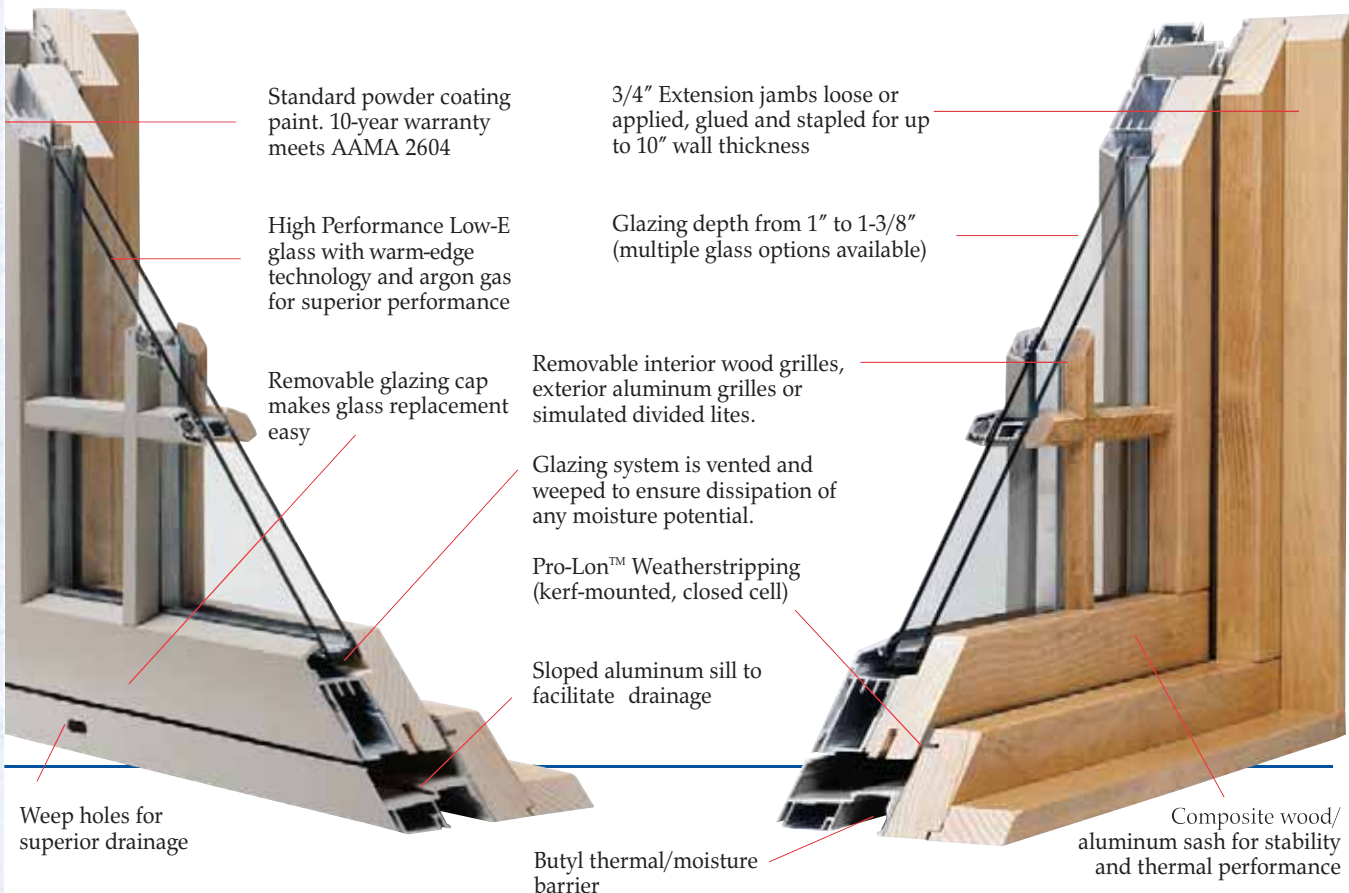

## INNOVATIVE ENGINEERING

H Windows combine the beauty and warmth of wood with the unparalleled strength, weather resistance and durability of a custom-finished extruded aluminum exterior.

We believe that windows, like homes, should be built to last for generations. Just look at an H Window side by side with other standard "premium" windows, and you'll see the difference ... and appreciate the quality year after year.

Wood joints are mortised and tenoned, glued and stapled

Screw port, butt jointed aluminum corners with closed cell gasketing

Standard powder coating paint. 10-year warranty meets AAMA 2604

3/4" Extension jambs loose or applied, glued and stapled for up to 10" wall thickness

High Performance Low-E glass with warm-edge technology and argon gas for superior performance

Glazing depth from 1" to 1-3/8" (multiple glass options available)

Removable glazing cap makes glass replacement easy

Removable interior wood grilles, exterior aluminum grilles or simulated divided lites.

Glazing system is vented and weeped to ensure dissipation of any moisture potential.

Pro-Lon™ Weatherstripping (kerf-mounted, closed cell)