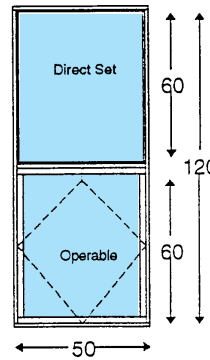

Single operating projected sizes