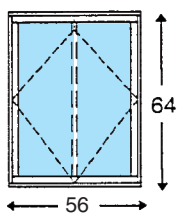

CUSTOM MANUFACTURED

H Window offers the largest operating windows available in the U.S. The unique hinge design makes H Windows so amazingly strong, so perfectly balanced, they let you think in completely new dimensions. Dimensions like six feet wide or six feet high. Even ten feet high and ten feet wide with virtually any combination of fixed or horizontally operable sash in a single massive frame. Just think of the possibilities!

H Windows are also designed for ease of installation. Whether the application is wood, masonry or concrete, there is an H Window solution. Jamb extensions are used for large cavity walls or retrofitted openings. Panning, special sills, and receptor systems allow the window to work in many different conditions. Our Architect's Manual has the full details.

H Windows also come with a priceless bonus: H Window customer support. We're waiting to help architects, contractors and homeowners with all types of problem solving, design, technical specifications, AutoCAD files and on-site assistance.

Schematic drawings for most applications are available free of charge, in printout form or digitally for AutoCAD systems.