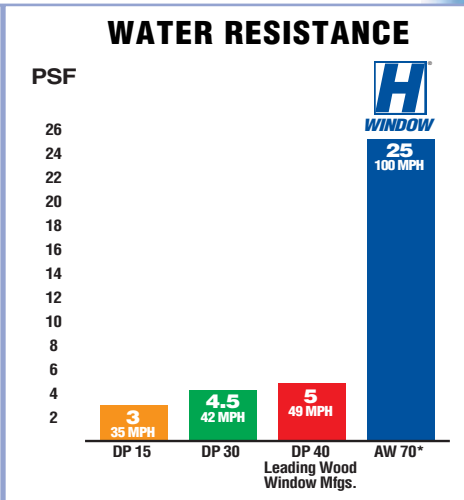

DP: Design Pressure.

AW: Highest performance class.

*Optional high performance rating available.