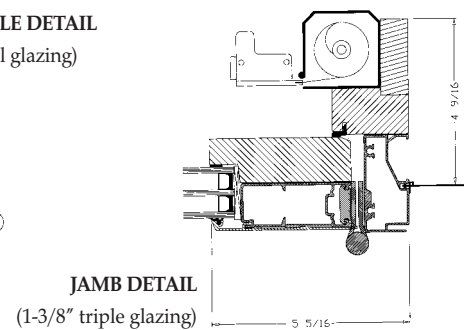

THE NORDIC OUTSWING PATIO DOOR

Built to the same level of H Window quality and performance, The Nordic Outswing Patio Door opens outward to save precious floorspace. Both sides of a double-wide door are fully operational, and include a 3-point locking mechanism for the ultimate in security. A fourth hinge near the top prevents sagging, and a unique wind brake stop allows the active leaf to be locked in any open position. The latch system locks the door with a simple twist of the handle. The aluminum exterior/wood interior design produces the tightest air and water infiltration performance in the industry, and like our windows, the Nordic Outswing Patio Door is custom built to your exact specifications and is available in your choice of woods and colors.

A retractable screen system, available for the Nordic Outswing Patio Door, hides the screen when not in use.