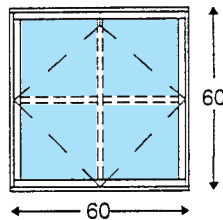

CUSTOM MANUFACTURED

H Window offers the largest operating windows available in the U.S. The unique hinge design makes H Windows so amazingly strong, so perfectly balanced, they let you think in completely new dimensions. Dimensions like six feet wide or six feet high. Even ten feet high and ten feet wide with virtually any combination of fixed or horizontally operable sash in a single massive frame. Just think of the possibilities!

H Windows are also designed for ease of installation. Whether the application is wood, masonry or concrete, there is an H Window solution. Jamb extensions are used for large cavity walls or retrofitted openings. Panning, special sills, and receptor systems allow the window to work in many different conditions. Our Architect's Manual has the full details.

H Windows also come with a priceless bonus: H Window customer support. We're waiting to help architects, contractors and homeowners with all types of problem solving, design, technical specifications, AutoCAD files and on-site assistance.

Schematic drawings for most applications are available free of charge, in printout form or digitally for AutoCAD systems.