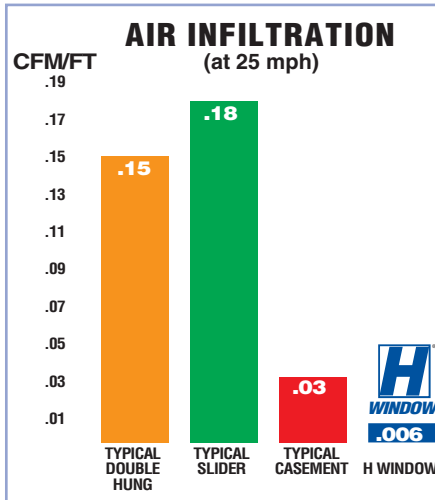

DP: Design Pressure.

AW: Highest performance class.

*Optional high performance rating available.