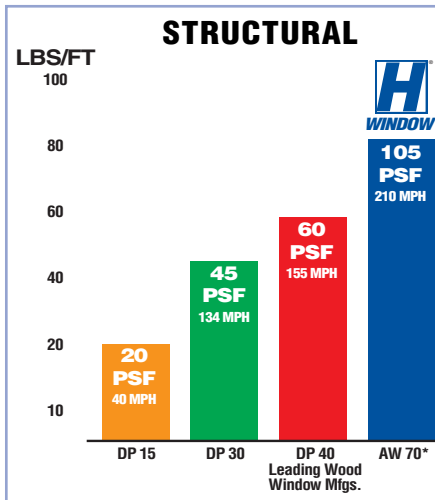

DP: Design Pressure.

AW: Highest performance class.

*Optional high performance rating available.