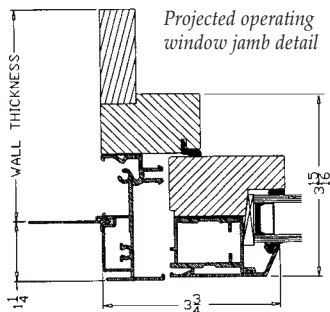

H Windows are also designed for ease of installation. Whether the application is wood, masonry or concrete, there is an H Window solution. Jamb extensions are used for large cavity walls or retrofitted openings. Panning, special sills, and receptor systems allow the window to work in many different conditions. Our Architect's Manual has the full details.

Schematic drawings for most applications are available free of charge, in printout form or digitally for AutoCAD systems.

Single operating projected sizes

Single frame and multiple sash windows

Direct set fixed window jamb detail