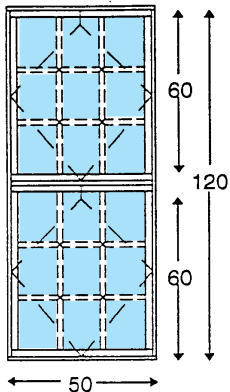

CUSTOM MANUFACTURED

H Window offers the largest operating windows available in the U.S. The unique hinge design makes H Windows so amazingly strong, so perfectly balanced, they let you think in completely new dimensions. Dimensions like six feet wide or six feet high. Even ten feet high and ten feet wide with virtually any combination of fixed or horizontally operable sash in a single massive frame. Just think of the possibilities!

H Windows are also designed for ease of installation. Whether the application is wood, masonry or concrete, there is an H Window solution. Jamb extensions are used for large cavity walls or retrofitted openings. Panning, special sills, and receptor systems allow the window to work in many different conditions. Our Architect's Manual has the full details.

H Windows also come with a priceless bonus: H Window customer support. We're waiting to help architects, contractors and homeowners with all types of problem solving, design, technical specifications, AutoCAD files and on-site assistance.

Schematic drawings for most applications are available free of charge, in printout form or digitally for AutoCAD systems.

Single operating projected sizes