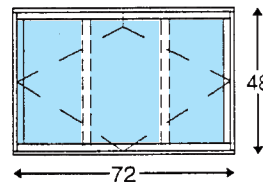

CUSTOM MANUFACTURED

H Window offers the largest operating windows available in the U.S. The unique hinge design makes H Windows so amazingly strong, so perfectly balanced, they let you think in completely new dimensions. Dimensions like six feet wide or six feet high. Even ten feet high and ten feet wide with virtually any combination of fixed or horizontally operable sash in a single massive frame. Just think of the possibilities!

H Windows are also designed for ease of installation. Whether the application is wood, masonry or concrete, there is an H Window solution. Jamb extensions are used for large cavity walls or retrofitted openings. Panning, special sills, and receptor systems allow the window to work in many different conditions. Our Architect's Manual has the full details.

H Windows also come with a priceless bonus: H Window customer support. We're waiting to help architects, contractors and homeowners with all types of problem solving, design, technical specifications, AutoCAD files and on-site assistance.

Schematic drawings for most applications are available free of charge, in printout form or digitally for AutoCAD systems.