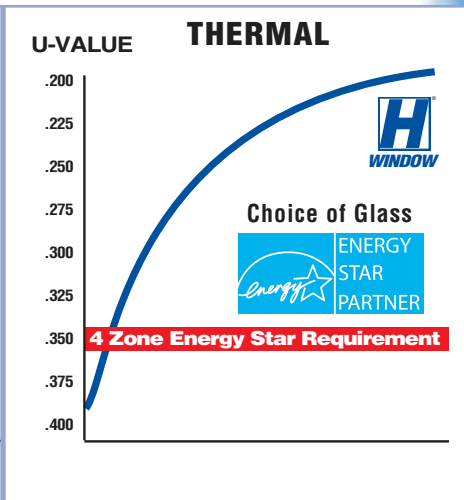

DP: Design Pressure.

AW: Highest performance class.

*Optional high performance rating available.